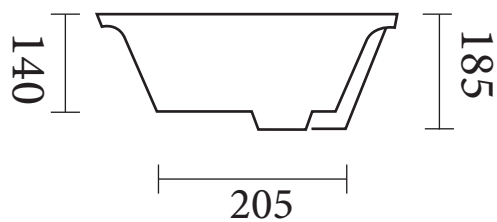

Under Counter Basin (for quartz stone top)

CONVEX	Code	ST-UB-CALA
	Material	Ceramic
	Colour	White
	Style	Under Counter
	Size	530x335mm