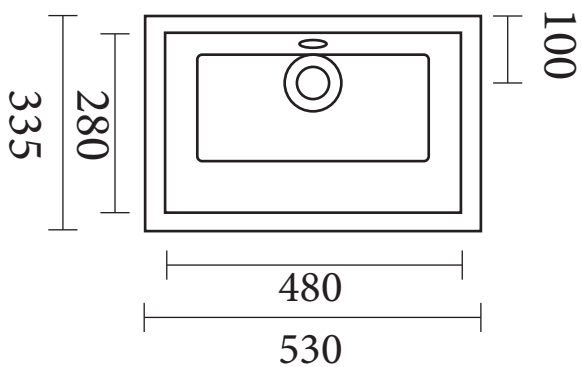

Under Counter Basin (for quartz stone top)

CONVEX	Code	ST-UB-CALA
	Material	Ceramic
	Colour	White
	Style	Under Counter
	Size	530x335mm