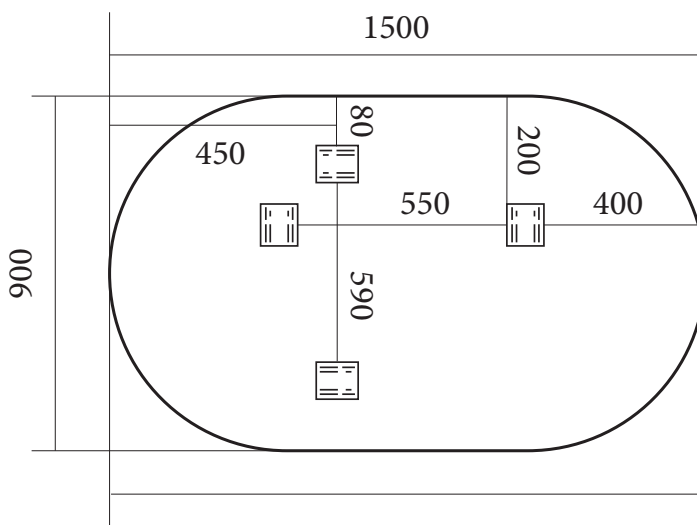

# Oval Frame Mirror

MIRO-FO460

MIRO-FO1200

MIRO-FO1500

	Code	MIRO-FO
	Style	Oval Frame Mirror