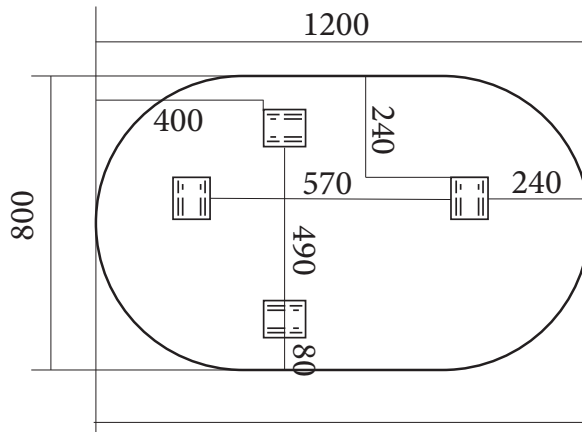

# Oval Frame Mirror

MIRO-FO460

MIRO-FO1200

MIRO-FO1500

	Code	MIRO-FO
	Style	Oval Frame Mirror