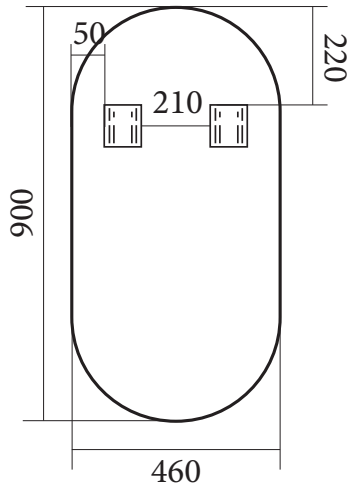

# Oval Frame Mirror

MIRO-FO460

MIRO-FO1200

MIRO-FO1500

	Code	MIRO-FO
	Style	Oval Frame Mirror