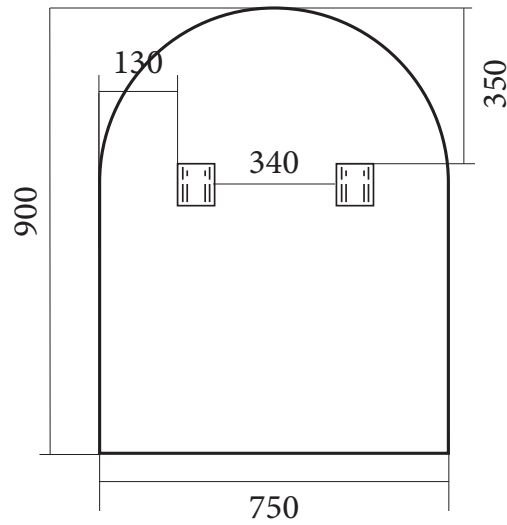

# Arch Frame Mirror

MIRO-FA750

MIRO-FA1200

MIRO-FA1500

CONVEX

Code

MIRO-FA

Style

Arch Frame Mirror