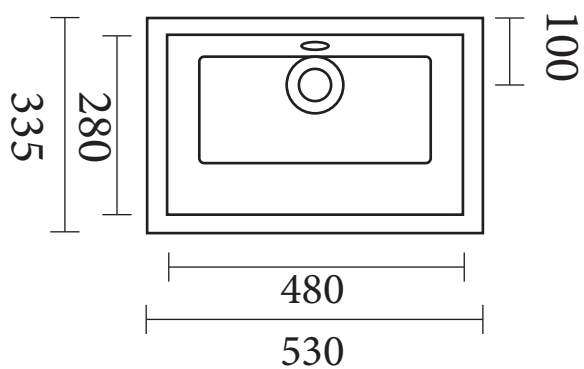

Under Counter Basin (for quartz stone top)

CONVEX	Code	ST-UB-CALA
	Material	Ceramic
	Colour	White
	Style	Under Counter
	Size	530x335mm