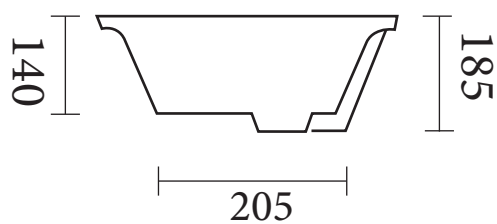

Under Counter Basin (for quartz stone top)

CONVEX	Code	ST-UB-CALA
	Material	Ceramic
	Colour	White
	Style	Under Counter
	Size	530x335mm