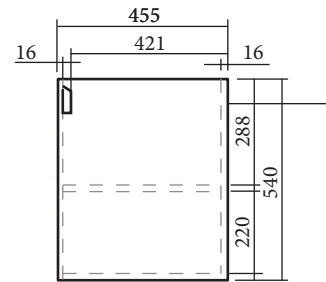

Erica Series-Wall Hung Cabinet

E-WH460

Side View for E-WH460

E-WH600

E-WH750

Side View for E-WH600/750

E-WH900

E-WH1200

E-WH1500

Side View for E-WH900/1200/1500

CONVEX

Code	E-WH
Mounting	Wall Hung
Configuration	Door and Drawer
Size	480/600/750/900/1200/1500mm
Basin Position	Centre Basin