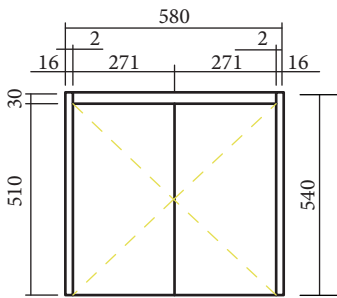

Erica Series-Wall Hung Cabinet

E-WH460

Side View for E-WH460

E-WH600

E-WH750

Side View for E-WH600/750

E-WH900

E-WH1200

E-WH1500

Side View for E-WH900/1200/1500

CONVEX

Code	E-WH
Mounting	Wall Hung
Configuration	Door and Drawer
Size	480/600/750/900/1200/1500mm
Basin Position	Centre Basin