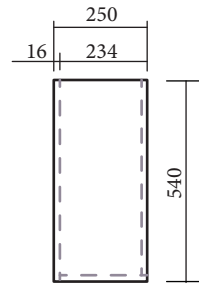

Erica Series-Wall Hung Cabinet

E-WH460

Side View for E-WH460

E-WH600

E-WH750

Side View for E-WH600/750

E-WH900

E-WH1200

E-WH1500

Side View for E-WH900/1200/1500

CONVEX

Code	E-WH
Mounting	Wall Hung
Configuration	Door and Drawer
Size	480/600/750/900/1200/1500mm
Basin Position	Centre Basin