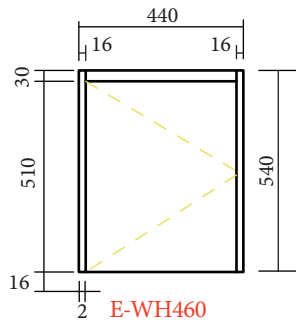

Erica Series-Wall Hung Cabinet

E-WH460

Side View for E-WH460

E-WH600

E-WH750

Side View for E-WH600/750

E-WH900

E-WH1200

E-WH1500

Side View for E-WH900/1200/1500

CONVEX

Code	E-WH
Mounting	Wall Hung
Configuration	Door and Drawer
Size	480/600/750/900/1200/1500mm
Basin Position	Centre Basin