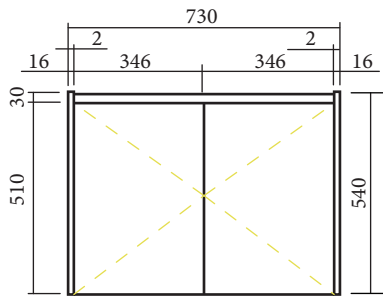

Erica Series-Wall Hung Cabinet

E-WH460

Side View for E-WH460

E-WH600

E-WH750

Side View for E-WH600/750

E-WH900

E-WH1200

E-WH1500

Side View for E-WH900/1200/1500

CONVEX

Code	E-WH
Mounting	Wall Hung
Configuration	Door and Drawer
Size	480/600/750/900/1200/1500mm
Basin Position	Centre Basin