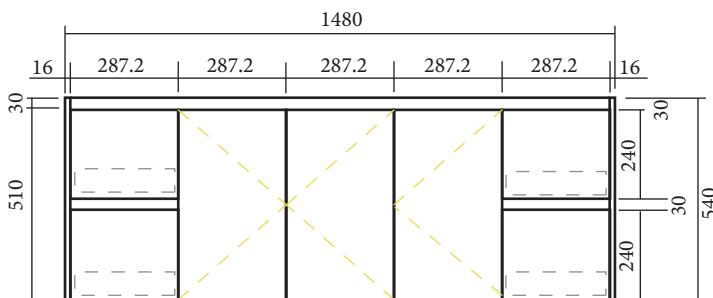

Erica Series-Wall Hung Cabinet

E-WH460

Side View for E-WH460

E-WH600

E-WH750

Side View for E-WH600/750

E-WH900

E-WH1200

E-WH1500

Side View for E-WH900/1200/1500

CONVEX

Code	E-WH
Mounting	Wall Hung
Configuration	Door and Drawer
Size	480/600/750/900/1200/1500mm
Basin Position	Centre Basin