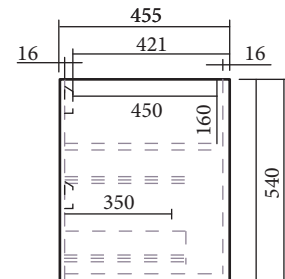

Erica Series-Wall Hung Cabinet

E-WH460

Side View for E-WH460

E-WH600

E-WH750

Side View for E-WH600/750

E-WH900

E-WH1200

E-WH1500

Side View for E-WH900/1200/1500

CONVEX

Code	E-WH
Mounting	Wall Hung
Configuration	Door and Drawer
Size	480/600/750/900/1200/1500mm
Basin Position	Centre Basin