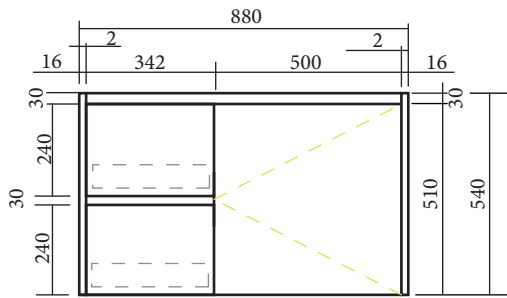

Erica Series-Wall Hung Cabinet

E-WH460

Side View for E-WH460

E-WH600

E-WH750

Side View for E-WH600/750

E-WH900

E-WH1200

E-WH1500

Side View for E-WH900/1200/1500

CONVEX

Code	E-WH
Mounting	Wall Hung
Configuration	Door and Drawer
Size	480/600/750/900/1200/1500mm
Basin Position	Centre Basin