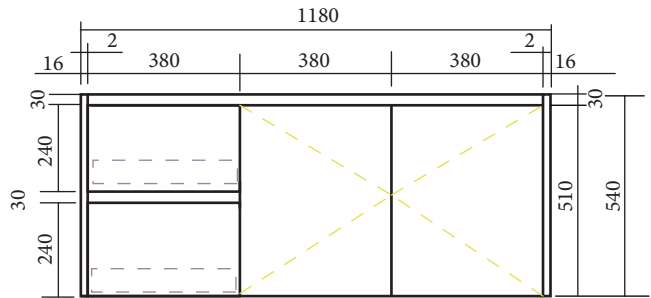

Erica Series-Wall Hung Cabinet

E-WH460

Side View for E-WH460

E-WH600

E-WH750

Side View for E-WH600/750

E-WH900

E-WH1200

E-WH1500

Side View for E-WH900/1200/1500

CONVEX

Code	E-WH
Mounting	Wall Hung
Configuration	Door and Drawer
Size	480/600/750/900/1200/1500mm
Basin Position	Centre Basin