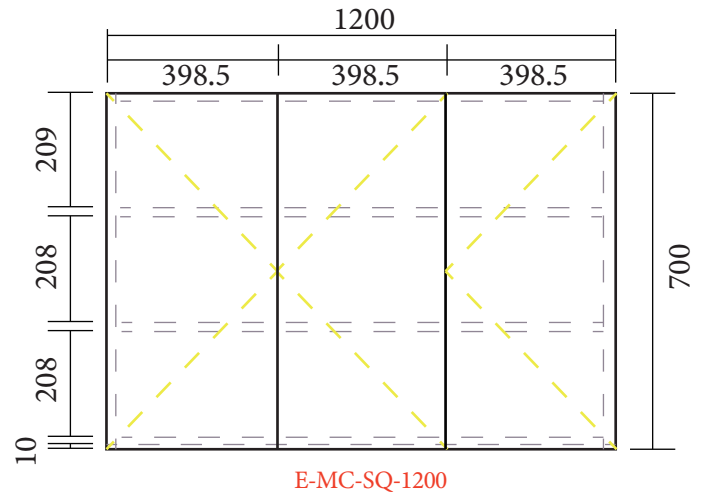

Erica Series-Rectangle Mirror Cabinet

	Code	E-MC-SQ
	Style	Shaving Cabinet
	Configuration	1-3 Doors