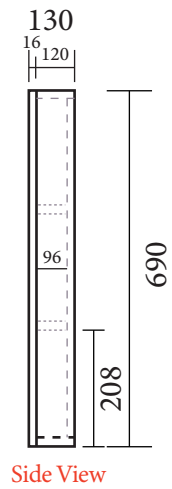

Erica Series-Rectangle Mirror Cabinet

	Code	E-MC-SQ
	Style	Shaving Cabinet
	Configuration	1-3 Doors