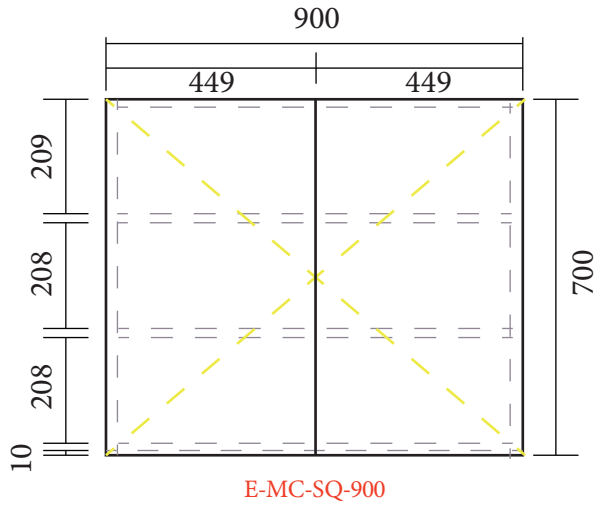

Erica Series-Rectangle Mirror Cabinet

	Code	E-MC-SQ
	Style	Shaving Cabinet
	Configuration	1-3 Doors