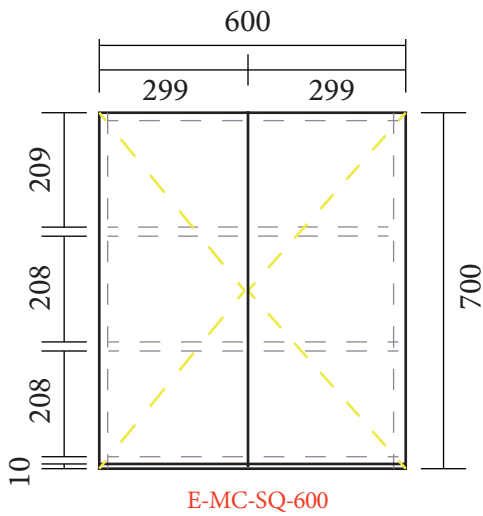

Erica Series-Rectangle Mirror Cabinet

	Code	E-MC-SQ
	Style	Shaving Cabinet
	Configuration	1-3 Doors