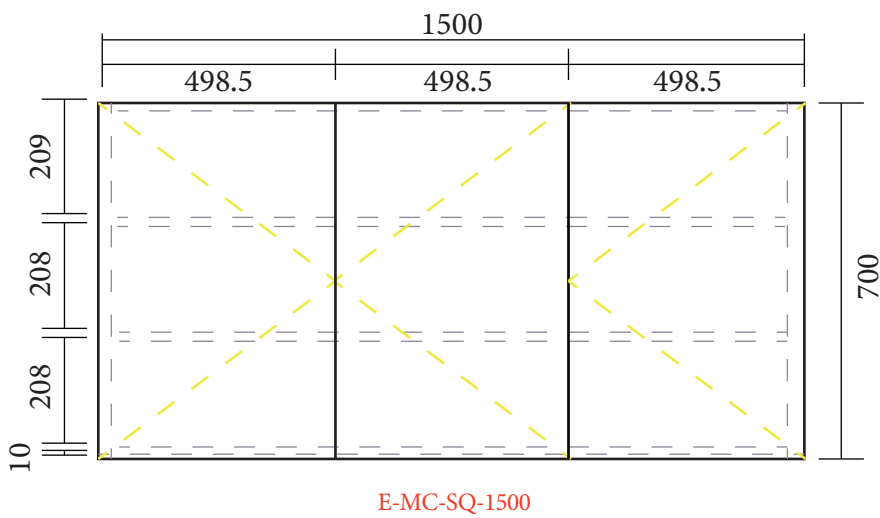

Erica Series-Rectangle Mirror Cabinet

	Code	E-MC-SQ
	Style	Shaving Cabinet
	Configuration	1-3 Doors