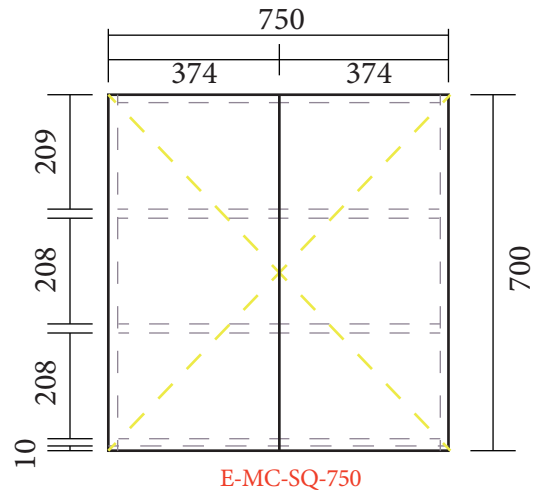

Erica Series-Rectangle Mirror Cabinet

	Code	E-MC-SQ
	Style	Shaving Cabinet
	Configuration	1-3 Doors