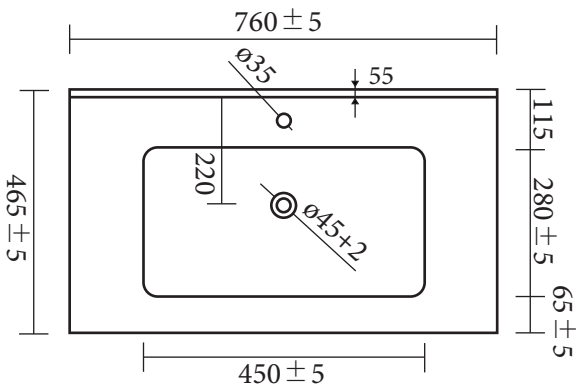

Ceramic Top

CT-460

Side View

CT-600

CT-900

CT-750

CT-1200

Side View

	Code	CT
	Material	Ceramic
	Colour	White
	Style	Under Counter
	Size	460/610/760/910/1210mm