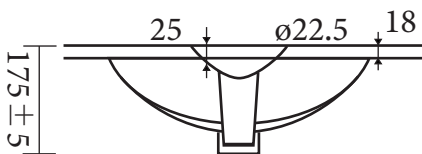

Ceramic Top

CT-460

Side View

CT-600

CT-900

CT-750

CT-1200

Side View

	Code	CT
	Material	Ceramic
	Colour	White
	Style	Under Counter
	Size	460/610/760/910/1210mm