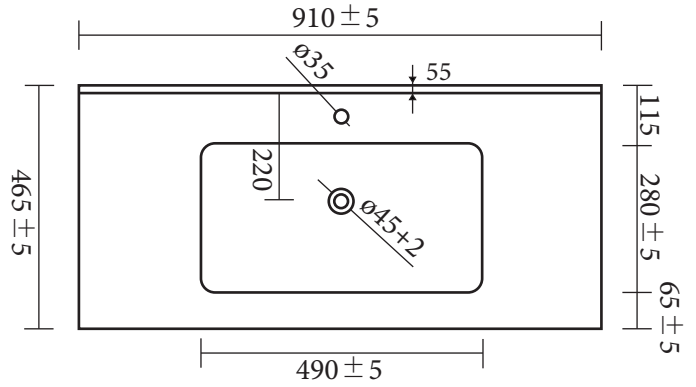

Ceramic Top

CT-460

Side View

CT-600

CT-900

CT-750

CT-1200

Side View

	Code	CT
	Material	Ceramic
	Colour	White
	Style	Under Counter
	Size	460/610/760/910/1210mm