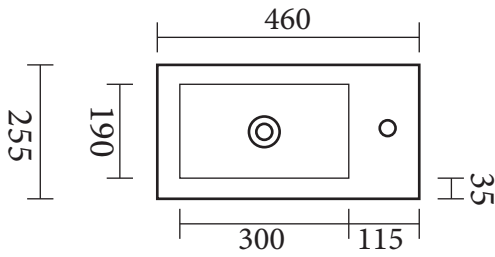

Ceramic Top

CT-460

Side View

CT-600

CT-900

CT-750

CT-1200

Side View

	Code	CT
	Material	Ceramic
	Colour	White
	Style	Under Counter
	Size	460/610/760/910/1210mm