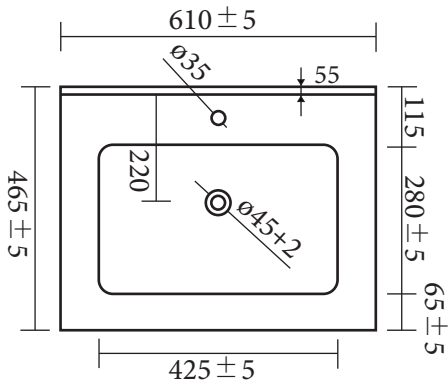

Ceramic Top

CT-460

Side View

CT-600

CT-900

CT-750

CT-1200

Side View

	Code	CT
	Material	Ceramic
	Colour	White
	Style	Under Counter
	Size	460/610/760/910/1210mm