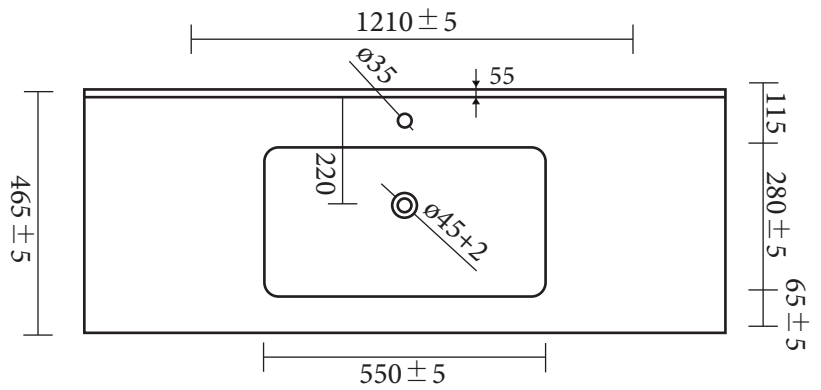

Ceramic Top

CT-460

Side View

CT-600

CT-900

CT-750

CT-1200

Side View

	Code	CT
	Material	Ceramic
	Colour	White
	Style	Under Counter
	Size	460/610/760/910/1210mm