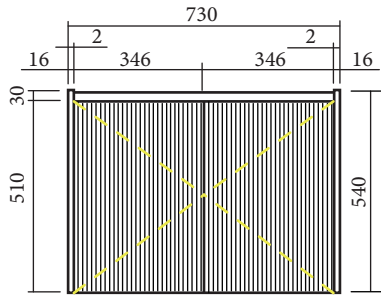

Aarama Series-Wall Hung Cabinet

A-WH460

Side View for A-WH460

A-WH600

A-WH750

Side View for A-WH600/750

A-WH900

A-WH1200

A-WH1500

Side View for A-WH900/1200/1500

CONVEX

Code	A-WH
Mounting	Wall Hung
Configuration	Door and Drawer
Size	480/600/750/900/1200/1500mm
Basin Position	Centre Basin