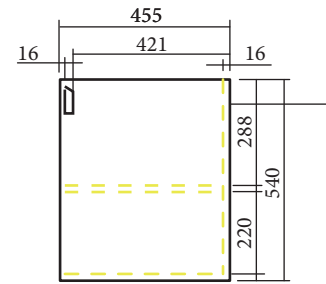

Aarama Series-Wall Hung Cabinet

A-WH460

Side View for A-WH460

A-WH600

A-WH750

Side View for A-WH600/750

A-WH900

A-WH1200

A-WH1500

Side View for A-WH900/1200/1500

CONVEX

Code	A-WH
Mounting	Wall Hung
Configuration	Door and Drawer
Size	480/600/750/900/1200/1500mm
Basin Position	Centre Basin