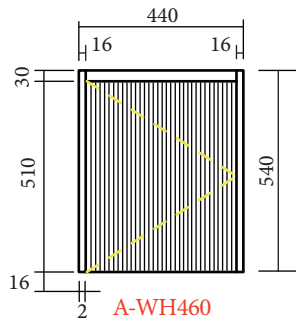

Aarama Series-Wall Hung Cabinet

A-WH460

Side View for A-WH460

A-WH600

A-WH750

Side View for A-WH600/750

A-WH900

A-WH1200

A-WH1500

Side View for A-WH900/1200/1500

CONVEX

Code	A-WH
Mounting	Wall Hung
Configuration	Door and Drawer
Size	480/600/750/900/1200/1500mm
Basin Position	Centre Basin