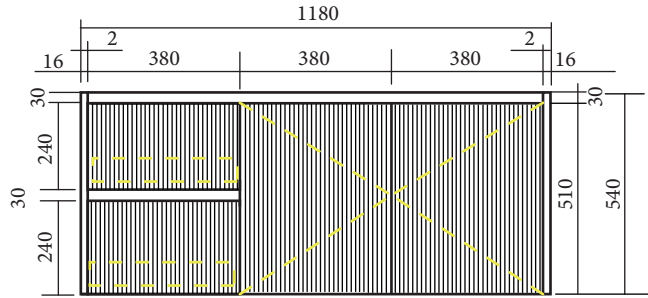

Aarama Series-Wall Hung Cabinet

A-WH460

Side View for A-WH460

A-WH600

A-WH750

Side View for A-WH600/750

A-WH900

A-WH1200

A-WH1500

Side View for A-WH900/1200/1500

CONVEX

Code	A-WH
Mounting	Wall Hung
Configuration	Door and Drawer
Size	480/600/750/900/1200/1500mm
Basin Position	Centre Basin