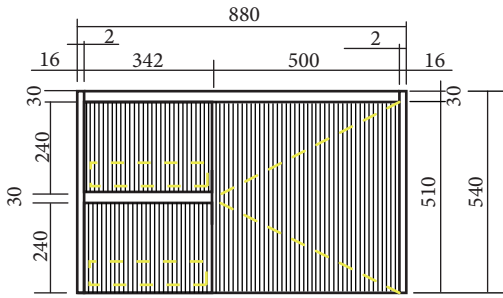

Aarama Series-Wall Hung Cabinet

A-WH460

Side View for A-WH460

A-WH600

A-WH750

Side View for A-WH600/750

A-WH900

A-WH1200

A-WH1500

Side View for A-WH900/1200/1500

CONVEX

Code	A-WH
Mounting	Wall Hung
Configuration	Door and Drawer
Size	480/600/750/900/1200/1500mm
Basin Position	Centre Basin