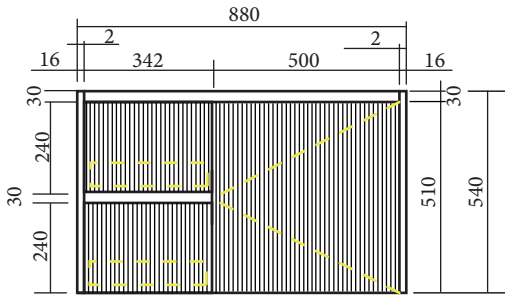

Aarama Series-Wall Hung Cabinet

A-WH460

Side View for A-WH460

A-WH600

A-WH750

Side View for A-WH600/750

A-WH900

A-WH1200

A-WH1500

Side View for A-WH900/1200/1500

CONVEX

Code	A-WH
Mounting	Wall Hung
Configuration	Door and Drawer
Size	480/600/750/900/1200/1500mm
Basin Position	Centre Basin