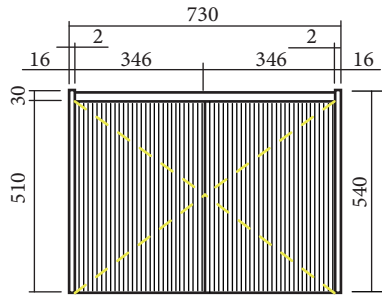

Aarama Series-Wall Hung Cabinet

A-WH460

Side View for A-WH460

A-WH600

A-WH750

Side View for A-WH600/750

A-WH900

A-WH1200

A-WH1500

Side View for A-WH900/1200/1500

CONVEX

Code	A-WH
Mounting	Wall Hung
Configuration	Door and Drawer
Size	480/600/750/900/1200/1500mm
Basin Position	Centre Basin