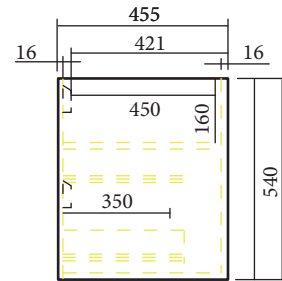

Aarama Series-Wall Hung Cabinet

A-WH460

Side View for A-WH460

A-WH600

A-WH750

Side View for A-WH600/750

A-WH900

A-WH1200

A-WH1500

Side View for A-WH900/1200/1500

CONVEX

Code	A-WH
Mounting	Wall Hung
Configuration	Door and Drawer
Size	480/600/750/900/1200/1500mm
Basin Position	Centre Basin