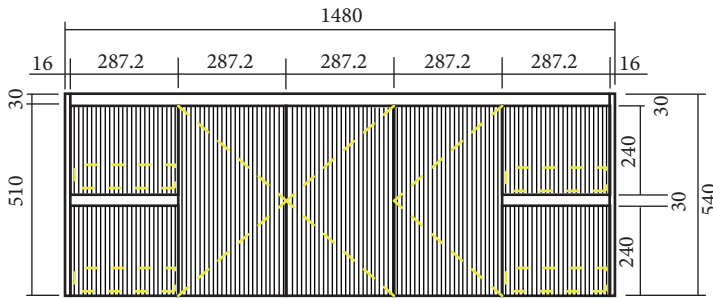

Aarama Series-Wall Hung Cabinet

A-WH460

Side View for A-WH460

A-WH600

A-WH750

Side View for A-WH600/750

A-WH900

A-WH1200

A-WH1500

Side View for A-WH900/1200/1500

CONVEX

Code	A-WH
Mounting	Wall Hung
Configuration	Door and Drawer
Size	480/600/750/900/1200/1500mm
Basin Position	Centre Basin