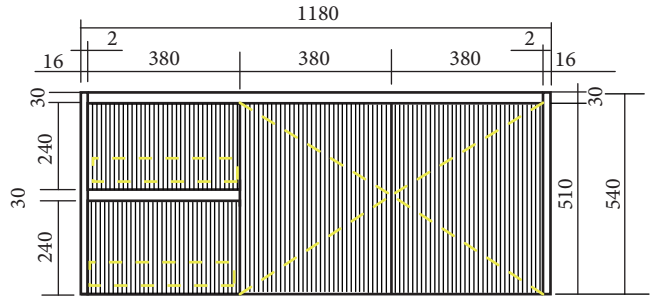

Aarama Series-Wall Hung Cabinet

A-WH460

Side View for A-WH460

A-WH600

A-WH750

Side View for A-WH600/750

A-WH900

A-WH1200

A-WH1500

Side View for A-WH900/1200/1500

CONVEX

Code	A-WH
Mounting	Wall Hung
Configuration	Door and Drawer
Size	480/600/750/900/1200/1500mm
Basin Position	Centre Basin