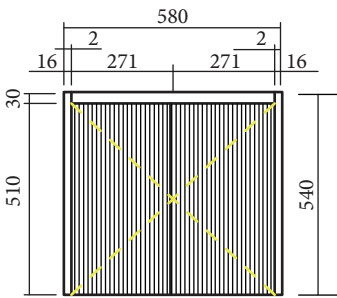

Aarama Series-Wall Hung Cabinet

A-WH460

Side View for A-WH460

A-WH600

A-WH750

Side View for A-WH600/750

A-WH900

A-WH1200

A-WH1500

Side View for A-WH900/1200/1500

CONVEX

Code	A-WH
Mounting	Wall Hung
Configuration	Door and Drawer
Size	480/600/750/900/1200/1500mm
Basin Position	Centre Basin