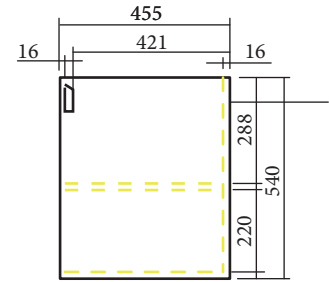

Aarama Series-Wall Hung Cabinet

A-WH460

Side View for A-WH460

A-WH600

A-WH750

Side View for A-WH600/750

A-WH900

A-WH1200

A-WH1500

Side View for A-WH900/1200/1500

CONVEX

Code	A-WH
Mounting	Wall Hung
Configuration	Door and Drawer
Size	480/600/750/900/1200/1500mm
Basin Position	Centre Basin