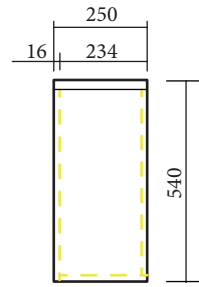

Aarama Series-Wall Hung Cabinet

A-WH460

Side View for A-WH460

A-WH600

A-WH750

Side View for A-WH600/750

A-WH900

A-WH1200

A-WH1500

Side View for A-WH900/1200/1500

CONVEX

Code	A-WH
Mounting	Wall Hung
Configuration	Door and Drawer
Size	480/600/750/900/1200/1500mm
Basin Position	Centre Basin